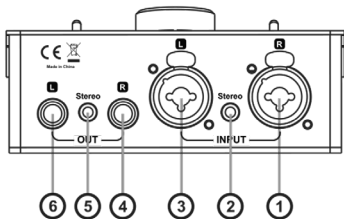

## 01. Features

---

**SPMC200** is a versatile Passive Monitor Volume Controller in a compact desktop format. It is designed to allow precise adjustment of monitoring levels from analog audio sound. It passively attenuates stereo signal from a computer audio interface, CD player, pre-amps and mixers. The unique passive circuit design for a high quality signal path, and it features combo XLR/TRS and TRS, as well as 3.5mm jack, mute switch, MONO toggle and rotary volume control.

- 1. INPUT R:** Balanced XLR/TRS Combo input connector. Connects to console, audio interface and similar devices.
- 2. INPUT STEREO:** Stereo 3.5mm TRS input connector. Connects to PC and similar devices.
- 3. INPUT L:** Balanced XLR/TRS combo input connector. Connects to console, audio interface and similar devices.
- 4. OUTPUT R:** Balanced 6.35 TRS output connector. Connects to monitor speaker and similar devices.
- 5. OUTPUT STEREO:** Stereo 3.5mm TRS output connector. Connects to headphone.
- 6. OUTPUT L:** Balanced 6.35 TRS output connector. Connect to monitor speaker and similar devices.
- 7. MUTE ON/OFF:** Mute toggle. Switch to the ON position, output is silent. Switch to the OFF position, output is normal and active.
- 8. 0dB:** Volume adjustable rotary knob to control output volume.
- 9. MONO ON/OFF:** Switch to the ON position, for MONO mode. Switch to the OFF position for STEREO mode.

### AUDIO INPUTS

- **Input connectors 1:** 2 x combination XLR/TRS 1/4"
- **Input connectors 2:** 1 x 1/8" mini jack
- **Max input level:** +26dB
- **Input impedance:** 5k ohms

### AUDIO OUTPUTS

- **Output connectors 1:** 2 x TRS 1/4"
- **Max output level:** >+26dB
- **Output connectors 2:** 1 x 1/8 mini jack
- **Impedance:** 0-5k ohms