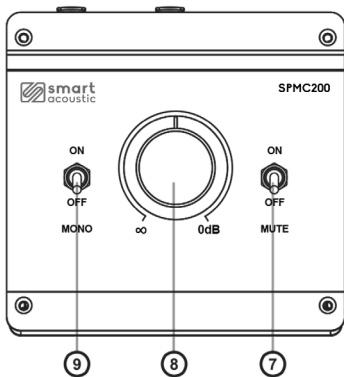

## OPERATION MANUAL

---

**SPMC200** - PASSIVE MONITOR VOLUME CONTROL

## 01. Features

---

**SPMC200** is a versatile Passive Monitor Volume Controller in a compact desktop format. It is designed to allow precise adjustment of monitoring levels from analog audio sound. It passively attenuates stereo signal from a computer audio interface, CD player, pre-amps and mixers. The unique passive circuit design for a high quality signal path, and it features combo XLR/TRS and TRS, as well as 3.5mm jack, mute switch, MONO toggle and rotary volume control.

- 1. INPUT R:** Balanced XLR/TRS Combo input connector. Connects to console, audio interface and similar devices.
- 2. INPUT STEREO:** Stereo 3.5mm TRS input connector. Connects to PC and similar devices.
- 3. INPUT L:** Balanced XLR/TRS combo input connector. Connects to console, audio interface and similar devices.
- 4. OUTPUT R:** Balanced 6.35 TRS output connector. Connects to monitor speaker and similar devices.
- 5. OUTPUT STEREO:** Stereo 3.5mm TRS output connector. Connects to headphone.
- 6. OUTPUT L:** Balanced 6.35 TRS output connector. Connect to monitor speaker and similar devices.
- 7. MUTE ON/OFF:** Mute toggle. Switch to the ON position, output is silent. Switch to the OFF position, output is normal and active.
- 8. 0dB:** Volume adjustable rotary knob to control output volume.
- 9. MONO ON/OFF:** Switch to the ON position, for MONO mode. Switch to the OFF position for STEREO mode.

### AUDIO INPUTS

- **Input connectors 1:** 2 x combination XLR/TRS 1/4"
- **Input connectors 2:** 1 x 1/8" mini jack
- **Max input level:** +26dB
- **Input impedance:** 5k ohms