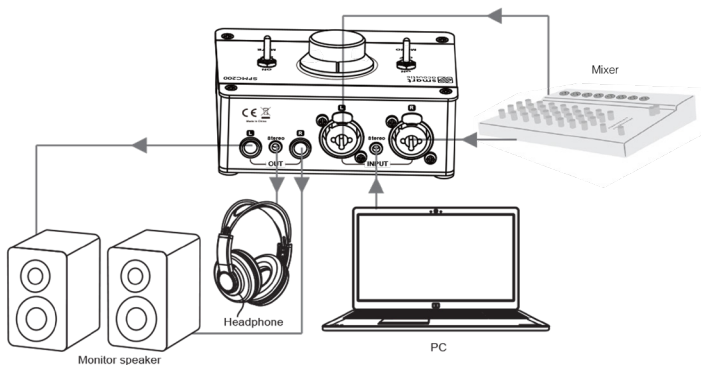

## 01. Features

---

**SPMC200** is a versatile Passive Monitor Volume Controller in a compact desktop format. It is designed to allow precise adjustment of monitoring levels from analog audio sound. It passively attenuates stereo signal from a computer audio interface, CD player, pre-amps and mixers. The unique passive circuit design for a high quality signal path, and it features combo XLR/TRS and TRS, as well as 3.5mm jack, mute switch, MONO toggle and rotary volume control.

- 1. INPUT R:** Balanced XLR/TRS Combo input connector. Connects to console, audio interface and similar devices.
- 2. INPUT STEREO:** Stereo 3.5mm TRS input connector. Connects to PC and similar devices.
- 3. INPUT L:** Balanced XLR/TRS combo input connector. Connects to console, audio interface and similar devices.
- 4. OUTPUT R:** Balanced 6.35 TRS output connector. Connects to monitor speaker and similar devices.
- 5. OUTPUT STEREO:** Stereo 3.5mm TRS output connector. Connects to headphone.
- 6. OUTPUT L:** Balanced 6.35 TRS output connector. Connect to monitor speaker and similar devices.
- 7. MUTE ON/OFF:** Mute toggle. Switch to the ON position, output is silent. Switch to the OFF position, output is normal and active.
- 8. 0dB:** Volume adjustable rotary knob to control output volume.
- 9. MONO ON/OFF:** Switch to the ON position, for MONO mode. Switch to the OFF position for STEREO mode.

### AUDIO INPUTS

- **Input connectors 1:** 2 x combination XLR/TRS 1/4"
- **Input connectors 2:** 1 x 1/8" mini jack
- **Max input level:** +26dB
- **Input impedance:** 5k ohms

### AUDIO OUTPUTS

- **Output connectors 1:** 2 x TRS 1/4"
- **Max output level:** >+26dB
- **Output connectors 2:** 1 x 1/8 mini jack
- **Impedance:** 0-5k ohms